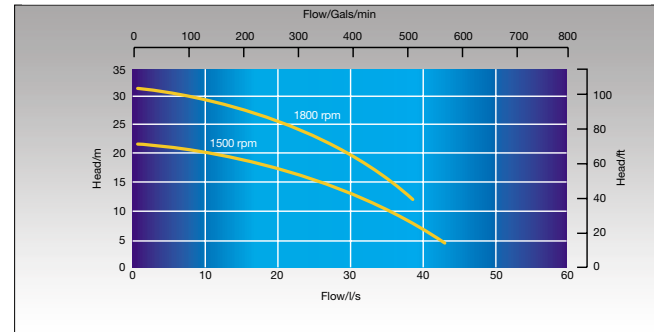

<b>Performance</b>	Max head: 31 m / Max flow: 45 l/s / Max solid: 44 mm
<b>Weight</b>	1685 kg with fuel / 1500 kg without fuel
<b>Dimensions HxWxL (mm)</b>	1535 x 1250 x 2137
<b>Noise Level</b>	Typical noise level at 7m = 58 - 65 dBA
<b>Fuel Tank Capacity</b>	158 litres. Max 24h running
<b>Fuel Consumption</b>	Typical fuel consumption on full load @ 1800 rpm: 5 litres/hour
<b>Chassis</b>	High speed trailer / Skid mounted / Fork Lift slots / Fully Bunded/ Optional stacking points / Lockable central lifting eye
<b>Canopy</b>	Metallised soundabsorbing Canopy / Zintec coating on all surfaces
<b>Pump Materials</b>	Main pump: SG grade iron
<b>Pipe Connections</b>	Suction: 4" Table D Discharge: 4" Table D Bauer couplings option
<b>Engine</b>	Kubota V2203 / 21 kW / 1800 rpm
<b>Type / Power / Speed</b>	Deutz D2009L03 / 20 kW / 1800 rpm
<b>Controls</b>	Optional Auto stop start/ Optional telemetry/ Optional shutdowns
<b>Prime System</b>	Flood Lubricated Rotary Vacuum Pump/ Nominal Displacement 25 cfm/ Non Return Valve
<b>Shaft Seal</b>	Sykes patented Vacuum pressure seal Single ring of packing Spring loaded No adjustments necessary Easy repacking Chrome oxide coating on wear ring Optional mechanical seal
<b>Health and Safety</b>	Gloves / Boots/safety footwear / Protective clothing / Noise power level Lwa: 90 dB